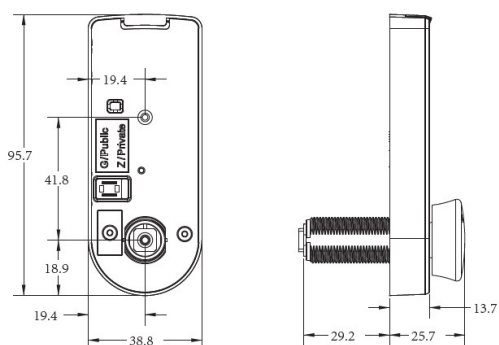

PRODUCT SHEET

Description:

Elec. Combi. Cam Lock, "Marc II M1", Public/Private, Black Body, Incl. Striking Plate & Straight Cam Pl, CE: 47mm, (Battery CR2032 Not Included) - Download User Guide, From www.siso.dk - Master Code can ONLY be changed in LOCKED, Position, Type Default Master Code: 11223344 +OK+OK+OK+New, Master Code x x x x x x x x (8 digits) + OK, Preset in, Public Mode

Item number:

14.60.393-0

Units	Box	Carton	HS Code	Barcode
Pcs.			8301300000	
				5704866517249

SISO A/S

Mileparken 11
DK-2740 Skovlunde
Denmark
VAT: 24786013

Phone +45 45 830 900

www.siso.dk
siso@siso.dk

Danske Bank
Nytorv Branch
Copenhagen
SWIFT: DABADKKK