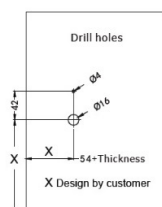

PRODUCT SHEET

Description:

Elec. Combi. Cam Lock, "Marc II M1", Public/Private, Black Body, Incl. Striking Plate & Straight Cam Pl, CE: 47mm, (Battery CR2032 Not Included) - Download User Guide, From www.siso.dk - Master Code can ONLY be changed in LOCKED, Position, Type Default Master Code: 11223344 +OK+OK+OK+New, Master Code x x x x x x x x (8 digits) + OK, Preset in, Public Mode

Item number:

14.60.393-0

Units	Box	Carton	HS Code	Barcode
Pcs.			8301300000	
				5704866517249

SISO A/S

Mileparken 11
DK-2740 Skovlunde
Denmark
VAT: 24786013

Phone +45 45 830 900

www.siso.dk
siso@siso.dk

Danske Bank
Nytorv Branch
Copenhagen
SWIFT: DABADKKK

Account no.
4180 3112 112936
IBAN Account
DK7230003112112936